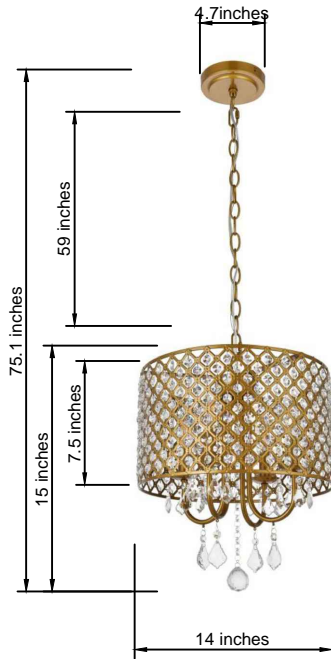

PRODUCT SPECIFICATION SHEET

Elise COLLECTION

Elise 4-Light Brass Pendant Lamp Clear

Brass
Item No:LD711D14BR

Black
Item No:LD711D14BK

Chrome
Item No:LD711D14C

Available Finishes

Dimensions

Canopy Size(in)	Ø 4.7" H11.0"
Chain/Rod Length	59"
Length	N/A
Width	Ø 14"
Height	15"
Maximum Height	75.1"

Specifications

Finish	3 Finishes
Material	Metal+Crystal
Glass Color	N/A
Type	Pendant Lamp
Hanging Device	Chain
Voltage	110-125V
Dimmable	Yes
Warranty	1Year Limited
Shipment Type	Small Parcel

Bulb / Socket

Socket Type	E12
Number of Lights	4
Wattage/Bulb	160W
Included	No

Installation

Indoor/Outdoor	Indoor
Dry/Wet/Damp	Dry
Weight	7.22 LBS
Wire Length	78.7"
Safety Rating	ETL Listed